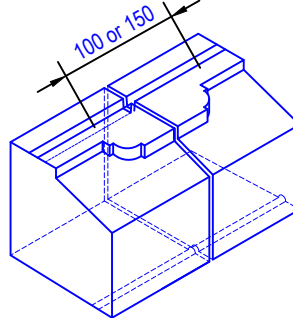

WINDOW SURROUNDS

CIRCULAR WINDOW SURROUNDS

WINDOW SURROUND SECTIONS

100mm Section

Cill Jamb stooled to C5 Classical

Cill Mullion stooled to C8 Classical

Cill Jamb stooled to C6 chamfered

Cill Mullion stooled to C7 chamfered