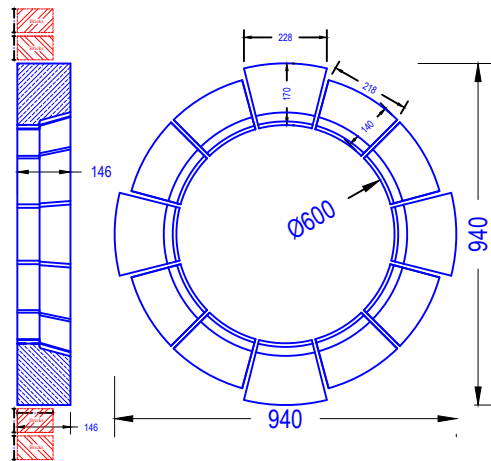

WINDOW SURROUNDS

CIRCULAR WINDOW SURROUNDS

WINDOW SURROUND SECTIONS

100mm Section

Cill Jamb stooled to C5 Classical

Cill Mullion stooled to C8 Classical

Cill Jamb stooled to C6 chamfered

Cill Mullion stooled to C7 chamfered