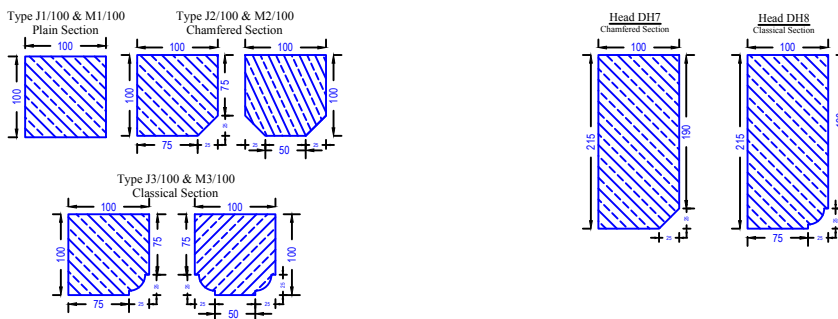

WINDOW SURROUNDS

CIRCULAR WINDOW SURROUNDS

WINDOW SURROUND SECTIONS

100mm Section

Cill Jamb stooled to C5 Classical

Cill Mullion stooled to C8 Classical

Cill Jamb stooled to C6 chamfered

Cill Mullion stooled to C7 chamfered