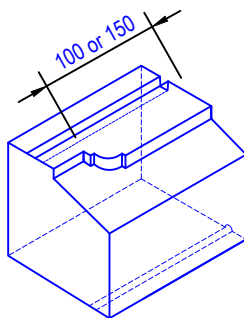

WINDOW SURROUNDS

CIRCULAR WINDOW SURROUNDS

WINDOW SURROUND SECTIONS

100mm Section

Cill Jamb stooled to C5 Classical

Cill Mullion stooled to C8 Classical

Cill Jamb stooled to C6 chamfered

Cill Mullion stooled to C7 chamfered