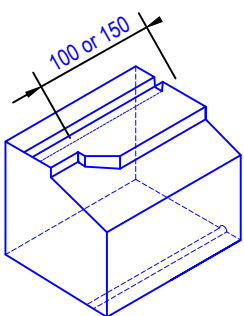

WINDOW SURROUNDS

CIRCULAR WINDOW SURROUNDS

WINDOW SURROUND SECTIONS

100mm Section

Cill Jamb stooled to C5 Classical

Cill Mullion stooled to C8 Classical

Cill Jamb stooled to C6 chamfered

Cill Mullion stooled to C7 chamfered