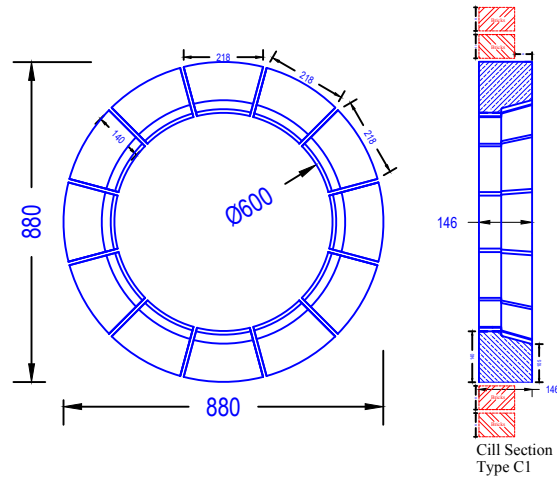

WINDOW SURROUNDS

CIRCULAR WINDOW SURROUNDS

WINDOW SURROUND SECTIONS

100mm Section

Cill Jamb stooled to C5 Classical

Cill Mullion stooled to C8 Classical

Cill Jamb stooled to C6 chamfered

Cill Mullion stooled to C7 chamfered