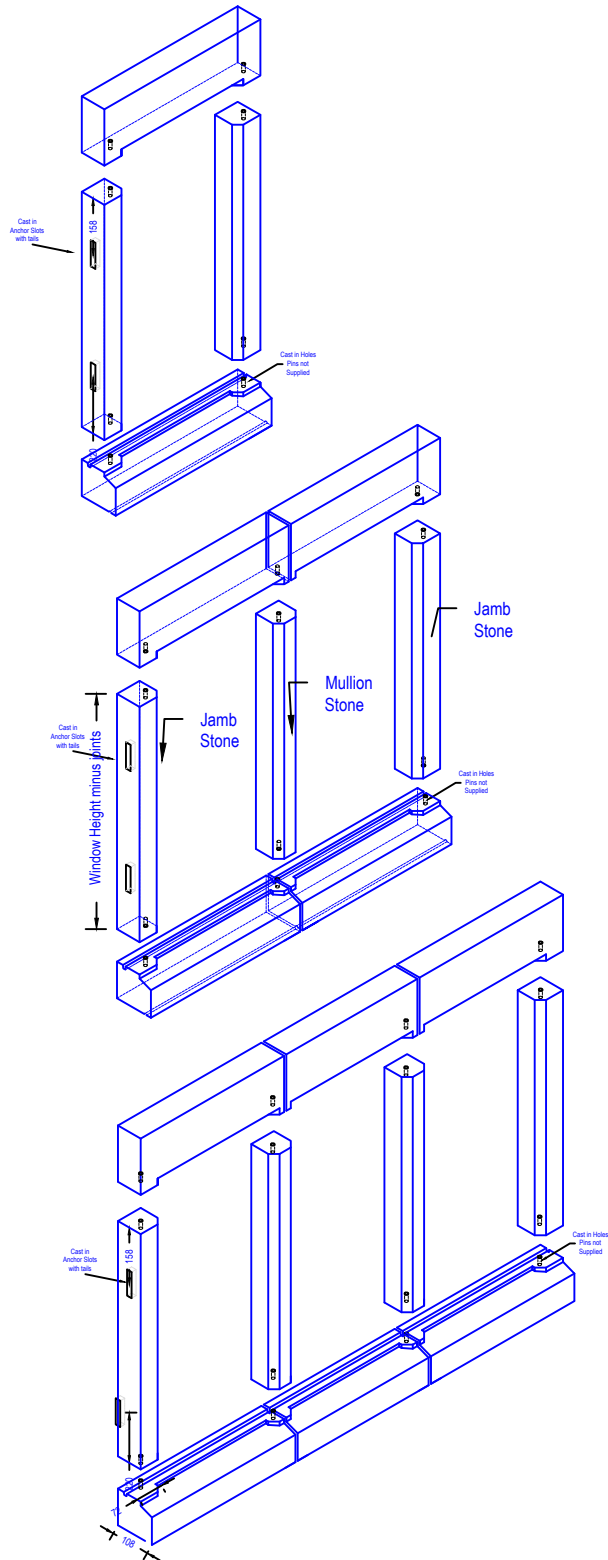

WINDOW SURROUNDS

CIRCULAR WINDOW SURROUNDS

WINDOW SURROUND SECTIONS

100mm Section

Cill Jamb stooled to C5 Classical

Cill Mullion stooled to C8 Classical

Cill Jamb stooled to C6 chamfered

Cill Mullion stooled to C7 chamfered